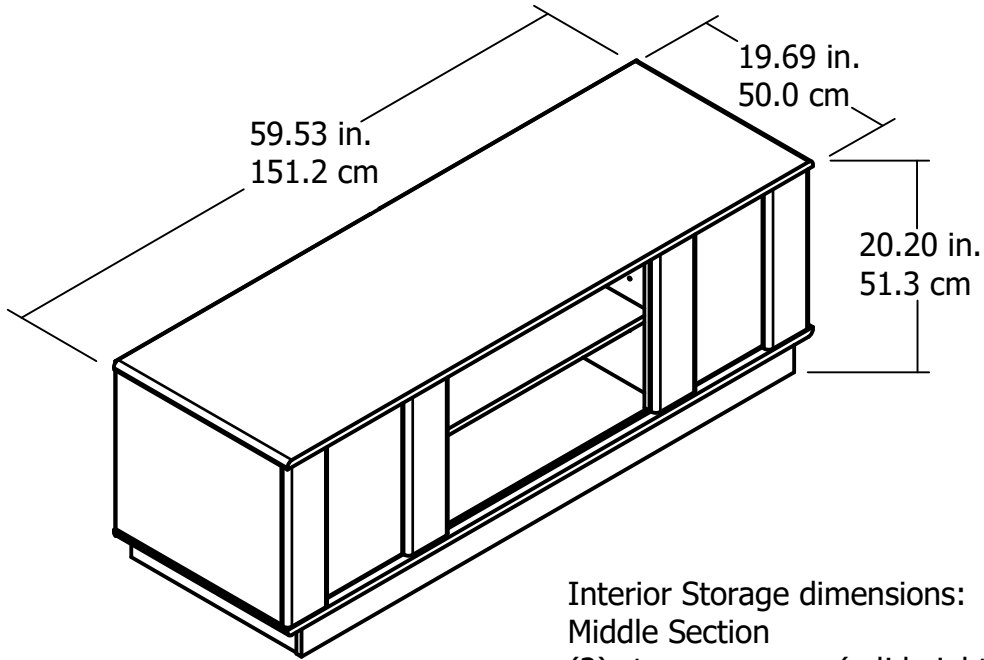

6425

Interior Storage dimensions:
End Section (x2)
(2) storage spaces (adj heights)
14.53 in. (36.9 cm) W
15.75 in. (40.0 cm) H
17.44 in. (44.3 cm) D
2.31 cubic feet

Interior Storage dimensions:
Middle Section
(2) storage spaces (adj heights)
27.48 in. (69.8 cm) W
15.75 in. (40.0 cm) H
17.44 in. (44.3 cm) D
4.37 cubic feet

Wood Breakdown: 95%
Total storage: 8.99 cubic feet

Overall Product Size:
59.53"W x 19.69"D x 20.20"H
151.2cm W x 50.0cm D x 51.3cm H

Unit holds most 65" TV's

Maximum Weight Capacities
Unit Weight: 102.8 lbs. (46.6 kg)