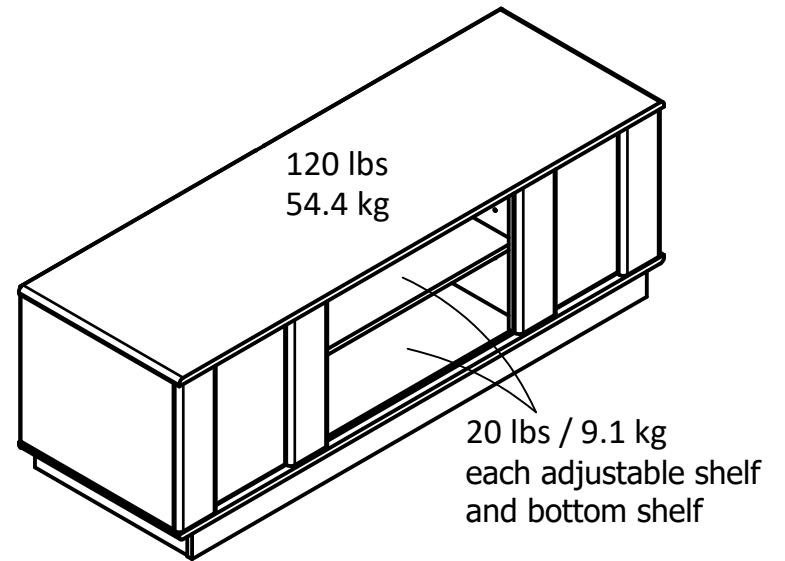

6425

Interior Storage dimensions:
End Section (x2)
(2) storage spaces (adj heights)
14.53 in. (36.9 cm) W
15.75 in. (40.0 cm) H
17.44 in. (44.3 cm) D
2.31 cubic feet

Interior Storage dimensions:
Middle Section
(2) storage spaces (adj heights)
27.48 in. (69.8 cm) W
15.75 in. (40.0 cm) H
17.44 in. (44.3 cm) D
4.37 cubic feet

Wood Breakdown: 95%
Total storage: 8.99 cubic feet

Overall Product Size:
59.53"W x 19.69"D x 20.20"H
151.2cm W x 50.0cm D x 51.3cm H

Unit holds most 65" TV's

Maximum Weight Capacities
Unit Weight: 102.8 lbs. (46.6 kg)